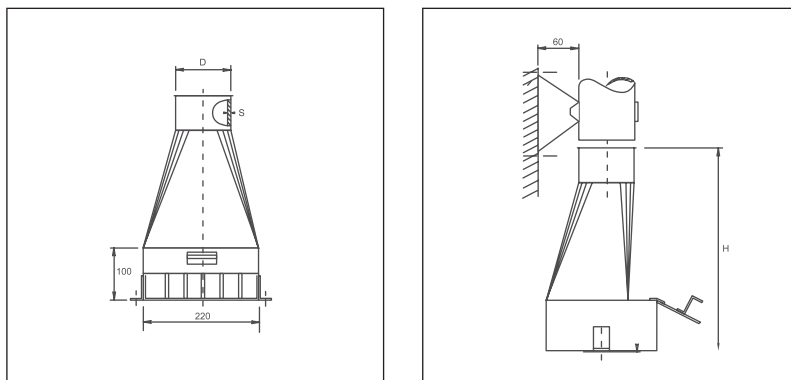

## Floor Sweeps

Code FS

### Sizes

Available in 100mm, 125mm and 150mm

### Dimensional Specifications

PRODUCT CODE	Inside diameter D mm	Housing thickness S mm	Overall Height H mm	Weight kg
FS100	100	0.9	390	1.5
FS125	125	0.9	390	2.0
FS150	150	0.9	390	3.0